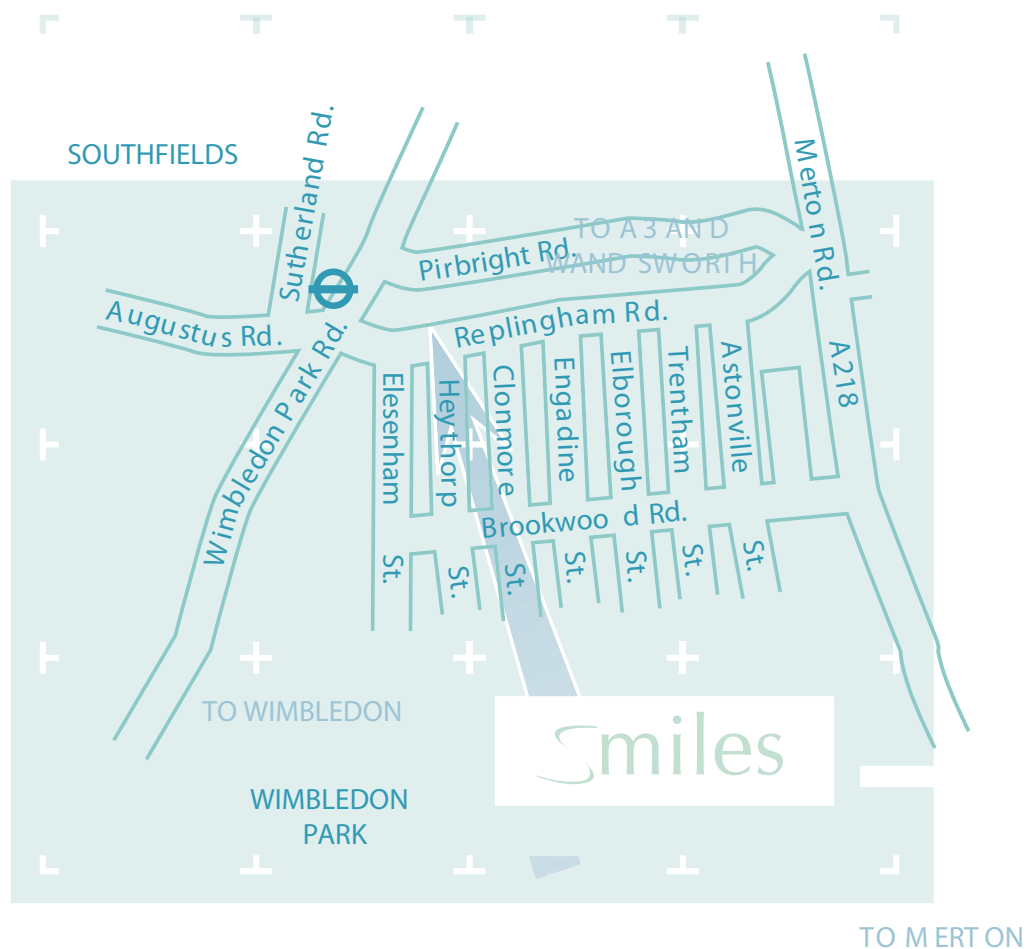

## How to find us

The practice is situated near the All England Tennis Club on Wimbledon Park.

Parking is plentiful and available any where on the grid area of Southfields. These streets are 'Parking permit' areas from 1.30-2.30pm, but this neatly coincides with our lunch break!

The closest tube is Southfields on the District line, the station is less than 100 yards from the front door of the practice.

MORRIS WEINSTEIN

B.D.S. (R AND)